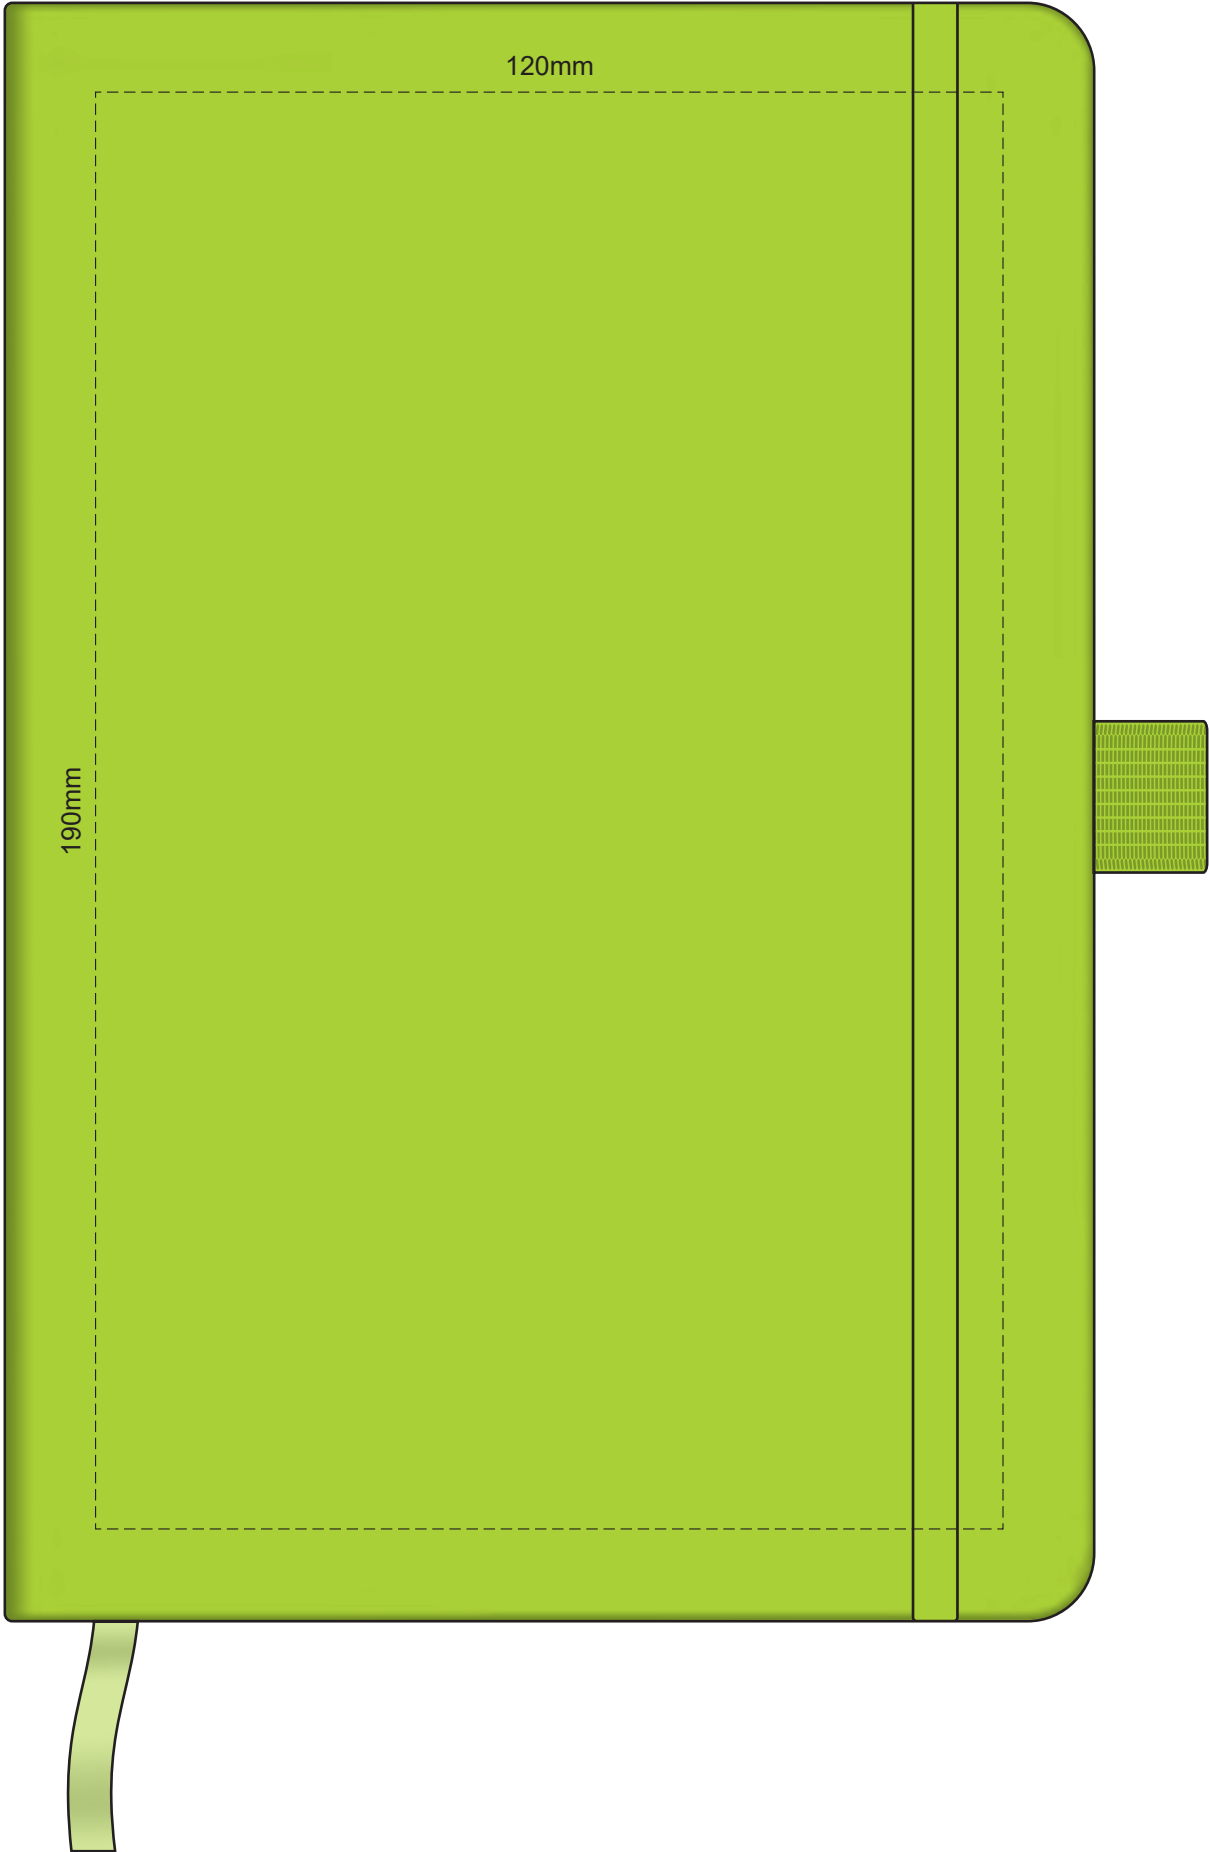

100% of Actual Size  
Pad Print

Branding area can be moved anywhere within the red line.

100% of Actual Size  
Pad Print (back)

Branding area can be moved anywhere within the red line.

100% of Actual Size

Screen Print (one colour)

100% of Actual Size  
Direct Digital

100% of Actual Size  
Debossing  
Debossing XL

Print area 115 x 90mm is moveable within the XL deboss area and can rotate to suit.

100% of Actual Size  
Debossing  
Debossing XL

70% of Actual Size  
Digital Print - Belly Band Template

Artwork will be printed directly onto the product via CMYK printing (no white), colours will not be vibrant due to white ink not being available for this process

- Green Line = Fold Lines when assembled on notebook
- Blue Line = The SIGNIFICANT PRINT AREA  
(Keep all critical images & text within this box)
- Black Line = Maximum print area
- Pink Line = Bleed off to here