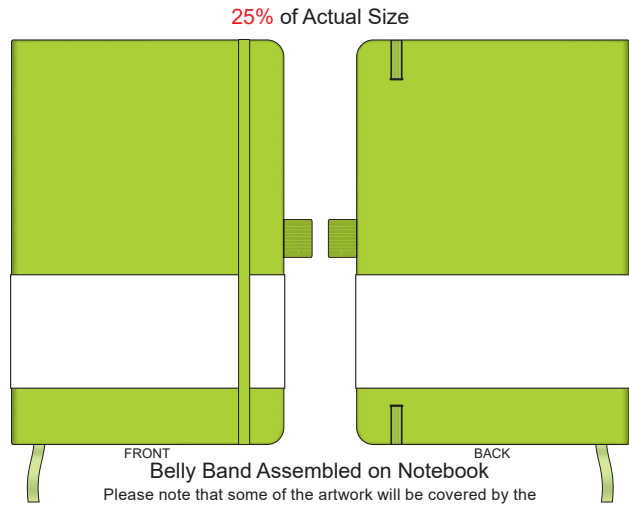

100% of Actual Size  
Pad Print

Branding area can be moved anywhere within the red line.

100% of Actual Size  
Pad Print (back)

Branding area can be moved anywhere within the red line.

100% of Actual Size

Screen Print (one colour)

100% of Actual Size  
Direct Digital

100% of Actual Size  
Debossing  
Debossing XL

Print area 115 x 90mm is moveable within the XL deboss area and can rotate to suit.

100% of Actual Size  
Debossing  
Debossing XL

70% of Actual Size  
Digital Print - Belly Band Template

Artwork will be printed directly onto the product via CMYK printing (no white), colours will not be vibrant due to white ink not being available for this process

- Green Line = Fold Lines when assembled on notebook
- Blue Line = The SIGNIFICANT PRINT AREA  
(Keep all critical images & text within this box)
- Black Line = Maximum print area
- Pink Line = Bleed off to here