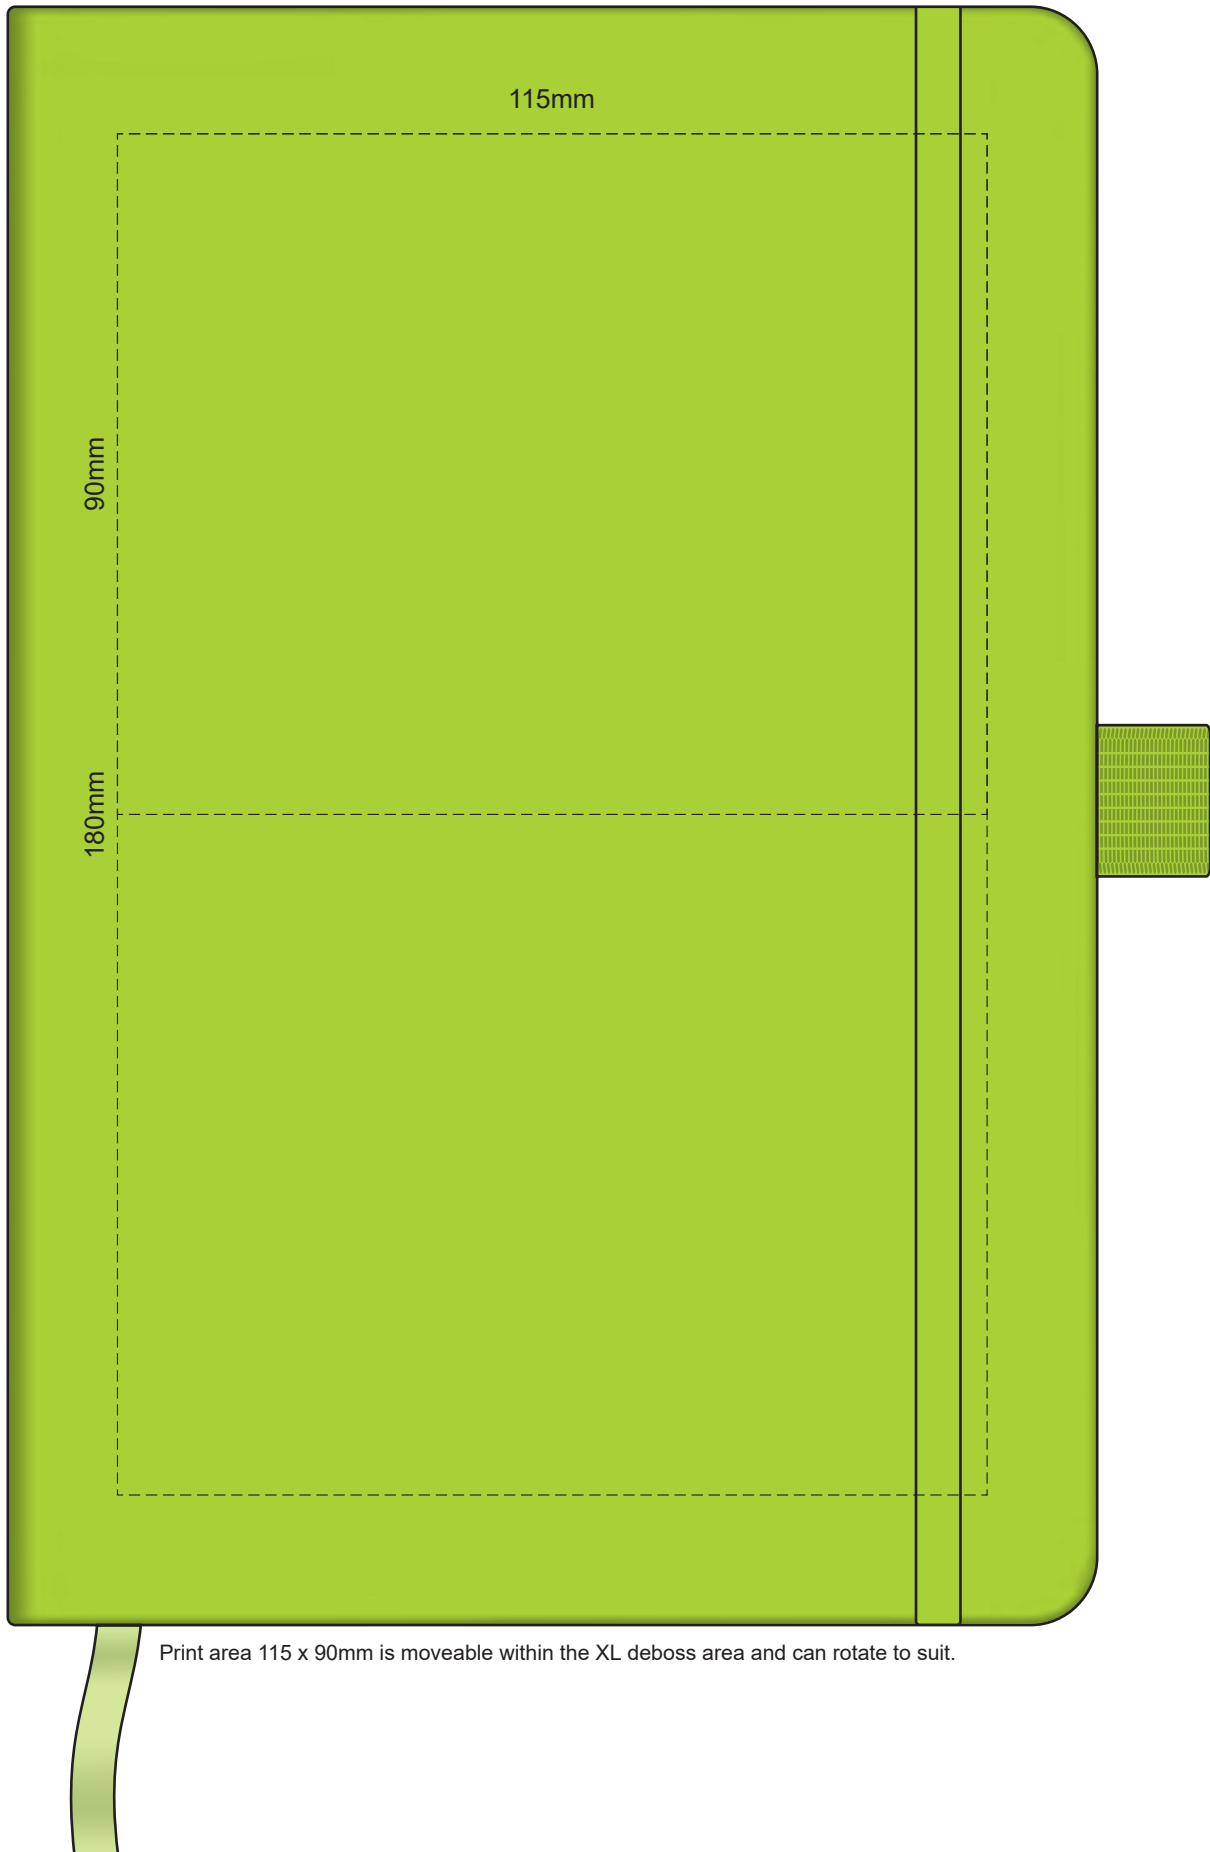

100% of Actual Size  
Pad Print

Branding area can be moved anywhere within the red line.

100% of Actual Size  
Pad Print (back)

Branding area can be moved anywhere within the red line.

100% of Actual Size

Screen Print (one colour)

100% of Actual Size  
Direct Digital

100% of Actual Size  
Debossing  
Debossing XL

Print area 115 x 90mm is moveable within the XL deboss area and can rotate to suit.

100% of Actual Size  
Debossing  
Debossing XL

70% of Actual Size  
Digital Print - Belly Band Template

Artwork will be printed directly onto the product via CMYK printing (no white), colours will not be vibrant due to white ink not being available for this process

- Green Line = Fold Lines when assembled on notebook
- Blue Line = The SIGNIFICANT PRINT AREA  
(Keep all critical images & text within this box)
- Black Line = Maximum print area
- Pink Line = Bleed off to here