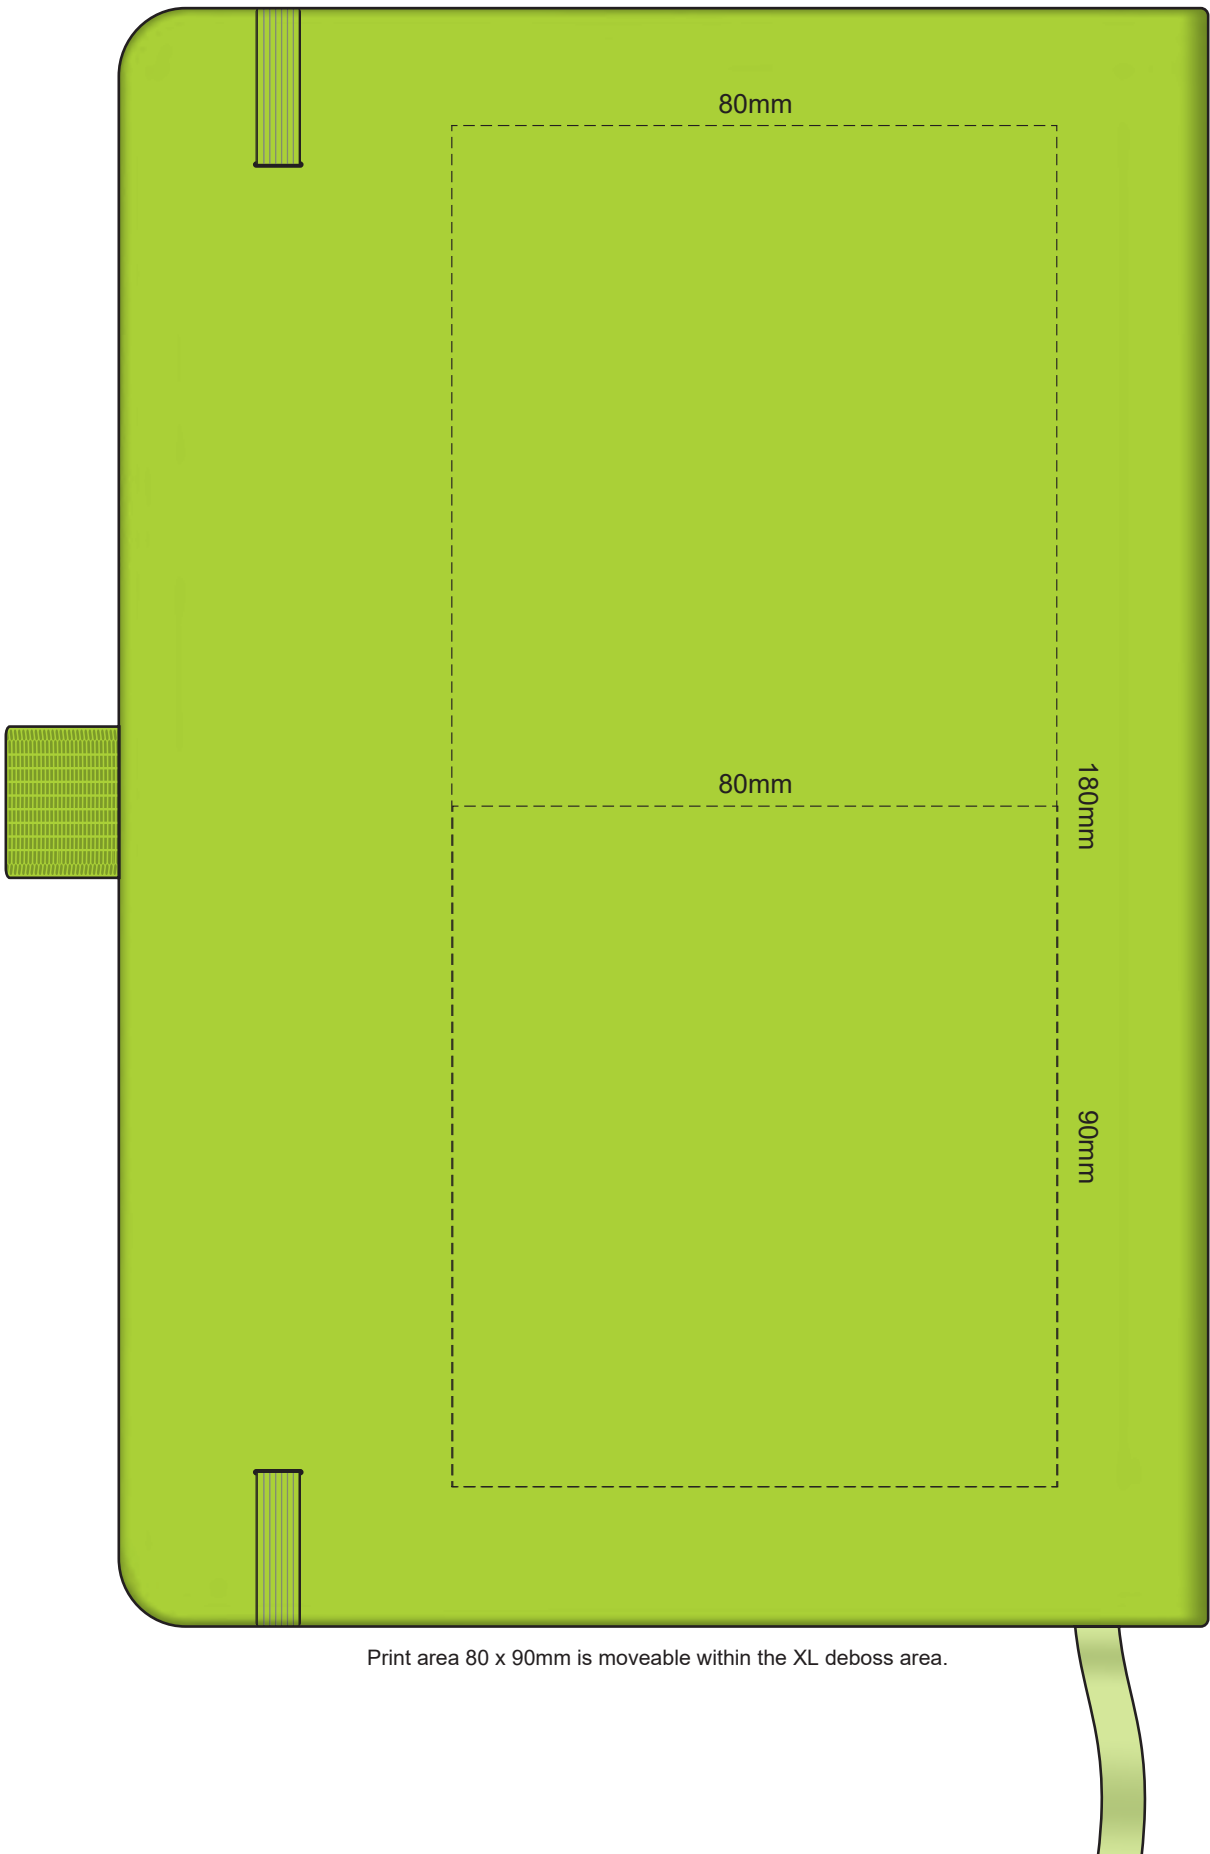

100% of Actual Size  
Pad Print

Branding area can be moved anywhere within the red line.

100% of Actual Size  
Pad Print (back)

Branding area can be moved anywhere within the red line.

100% of Actual Size

Screen Print (one colour)

100% of Actual Size  
Direct Digital

100% of Actual Size  
Debossing  
Debossing XL

Print area 115 x 90mm is moveable within the XL deboss area and can rotate to suit.

100% of Actual Size  
Debossing  
Debossing XL

70% of Actual Size  
Digital Print - Belly Band Template

Artwork will be printed directly onto the product via CMYK printing (no white), colours will not be vibrant due to white ink not being available for this process

- Green Line = Fold Lines when assembled on notebook
- Blue Line = The SIGNIFICANT PRINT AREA  
(Keep all critical images & text within this box)
- Black Line = Maximum print area
- Pink Line = Bleed off to here