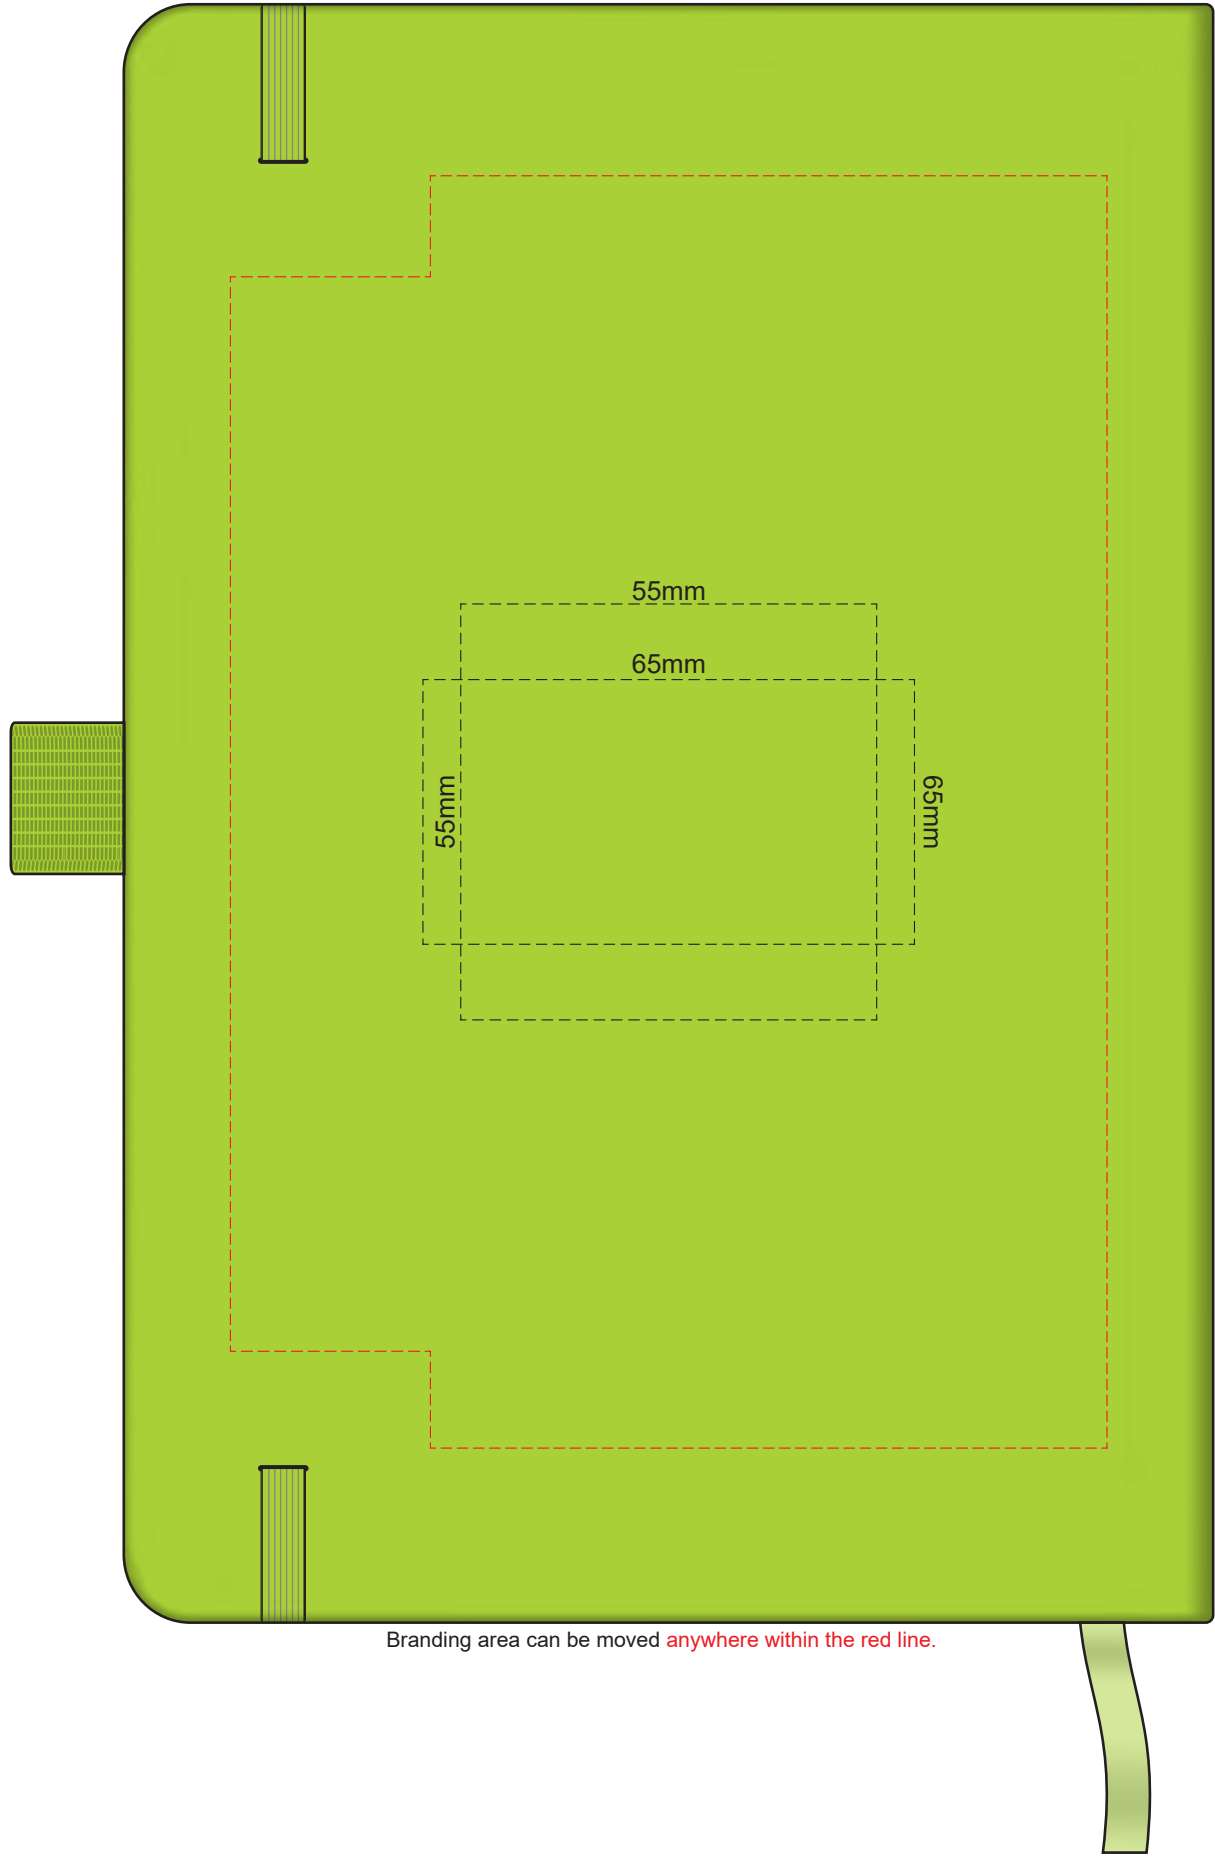

100% of Actual Size  
Pad Print

Branding area can be moved anywhere within the red line.

100% of Actual Size  
Pad Print (back)

Branding area can be moved anywhere within the red line.

100% of Actual Size

Screen Print (one colour)

100% of Actual Size  
Direct Digital

100% of Actual Size  
Debossing  
Debossing XL

Print area 115 x 90mm is moveable within the XL deboss area and can rotate to suit.

100% of Actual Size  
Debossing  
Debossing XL

70% of Actual Size  
Digital Print - Belly Band Template

Artwork will be printed directly onto the product via CMYK printing (no white), colours will not be vibrant due to white ink not being available for this process

- Green Line = Fold Lines when assembled on notebook
- Blue Line = The SIGNIFICANT PRINT AREA  
(Keep all critical images & text within this box)
- Black Line = Maximum print area
- Pink Line = Bleed off to here