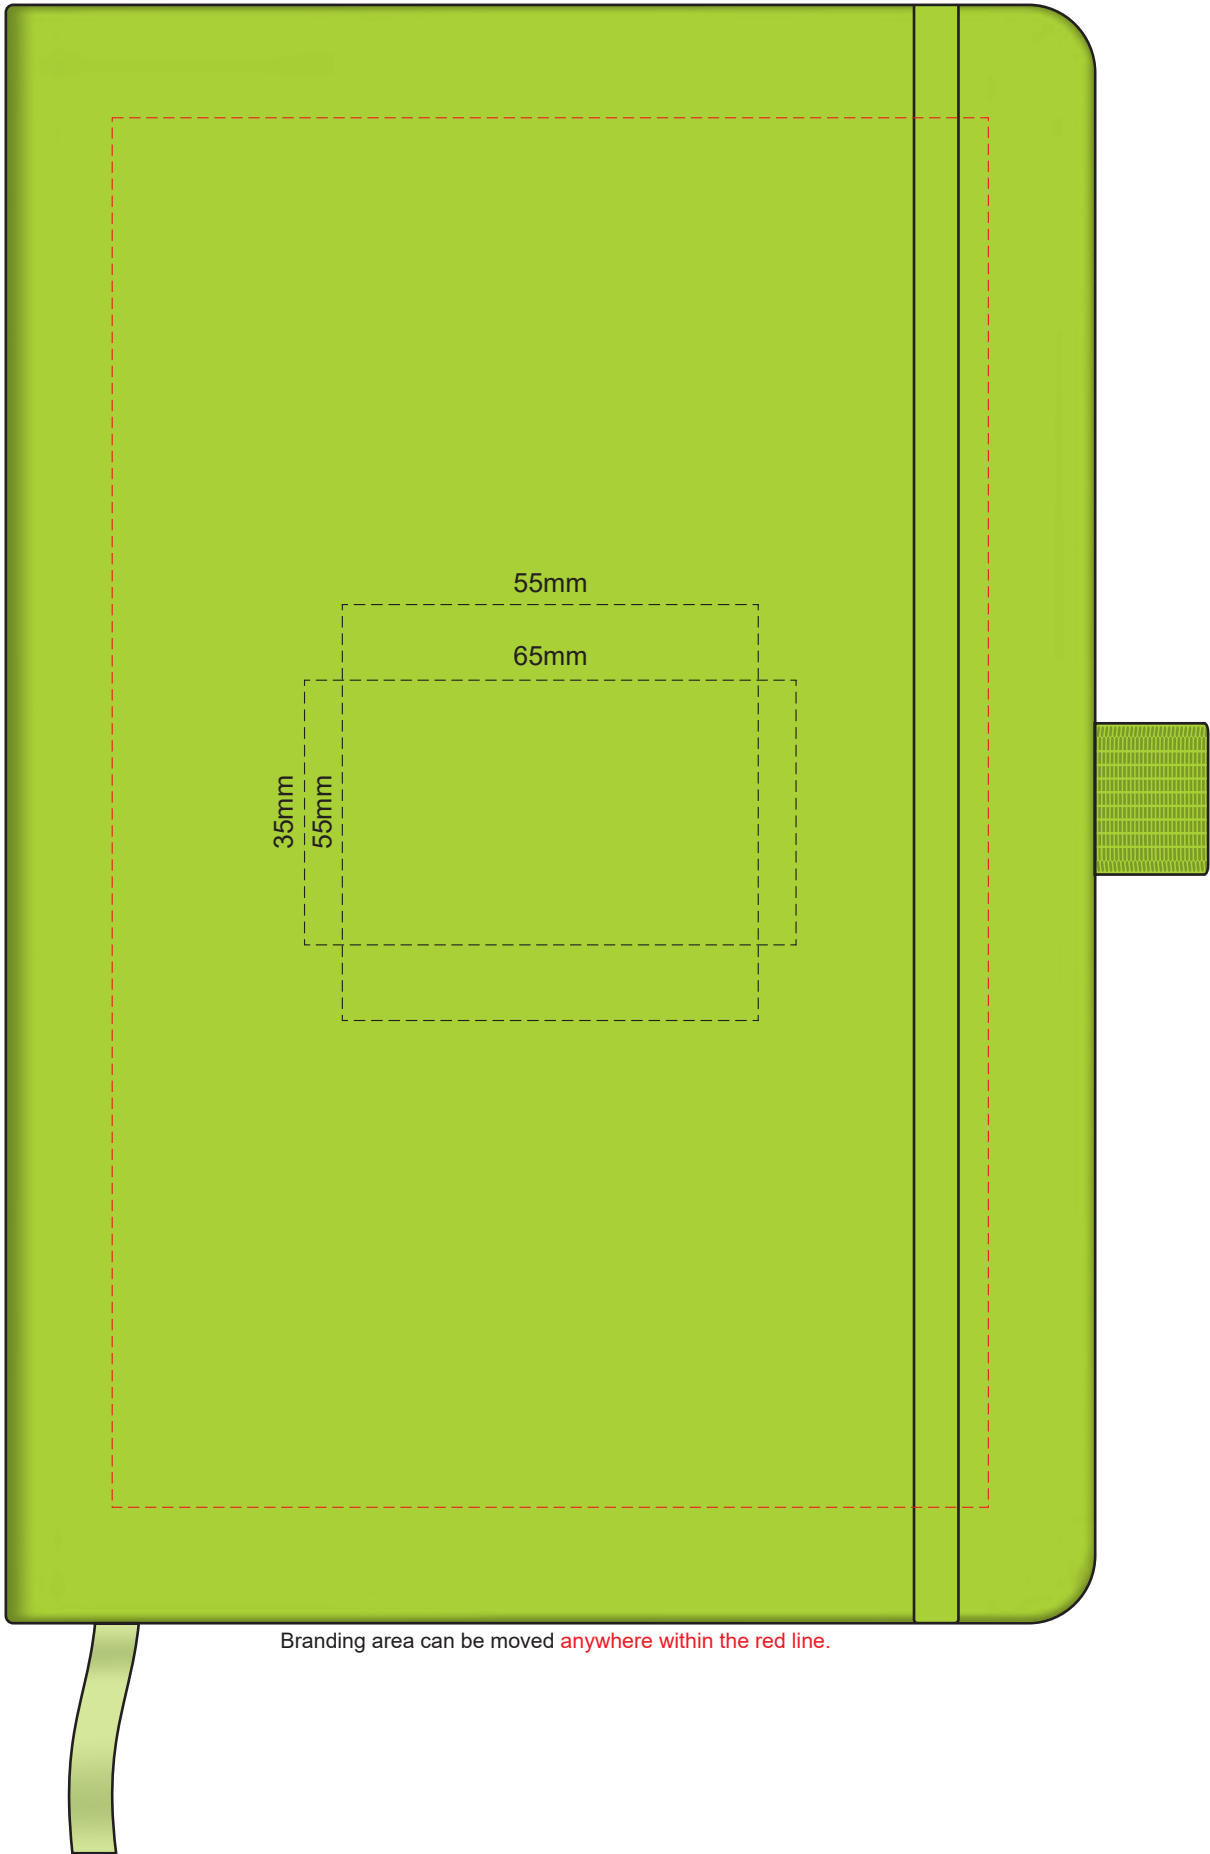

100% of Actual Size  
Pad Print

Branding area can be moved anywhere within the red line.

100% of Actual Size  
Pad Print (back)

Branding area can be moved anywhere within the red line.

100% of Actual Size

Screen Print (one colour)

100% of Actual Size  
Direct Digital

100% of Actual Size  
Debossing  
Debossing XL

Print area 115 x 90mm is moveable within the XL deboss area and can rotate to suit.

100% of Actual Size  
Debossing  
Debossing XL

70% of Actual Size  
Digital Print - Belly Band Template

Artwork will be printed directly onto the product via CMYK printing (no white), colours will not be vibrant due to white ink not being available for this process

- Green Line = Fold Lines when assembled on notebook
- Blue Line = The SIGNIFICANT PRINT AREA  
(Keep all critical images & text within this box)
- Black Line = Maximum print area
- Pink Line = Bleed off to here