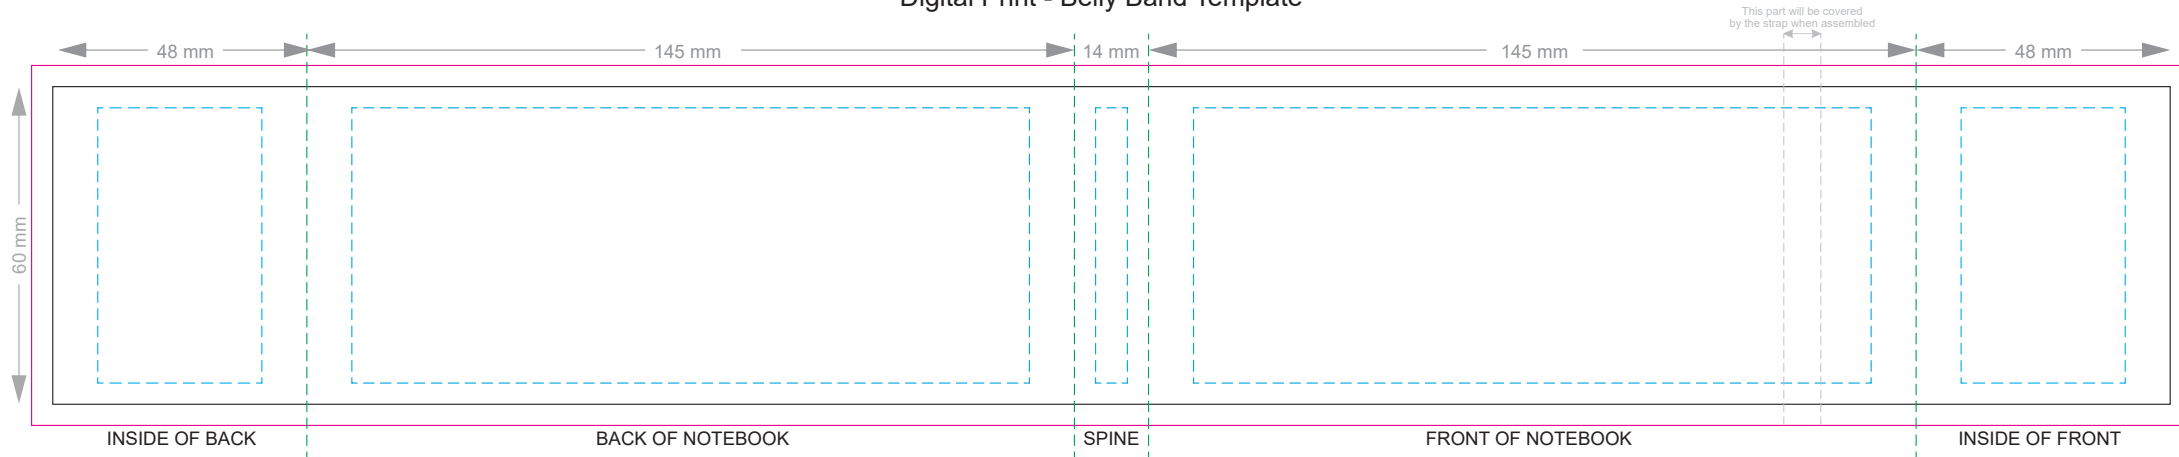

100% of Actual Size  
Pad Print

Branding area can be moved anywhere within the red line.

100% of Actual Size  
Pad Print (back)

Branding area can be moved anywhere within the red line.

100% of Actual Size

Screen Print (one colour)

100% of Actual Size  
Direct Digital

100% of Actual Size  
Debossing  
Debossing XL

Print area 115 x 90mm is moveable within the XL deboss area and can rotate to suit.

100% of Actual Size  
Debossing  
Debossing XL

70% of Actual Size  
Digital Print - Belly Band Template

Artwork will be printed directly onto the product via CMYK printing (no white), colours will not be vibrant due to white ink not being available for this process

- Green Line = Fold Lines when assembled on notebook
- Blue Line = The SIGNIFICANT PRINT AREA  
(Keep all critical images & text within this box)
- Black Line = Maximum print area
- Pink Line = Bleed off to here