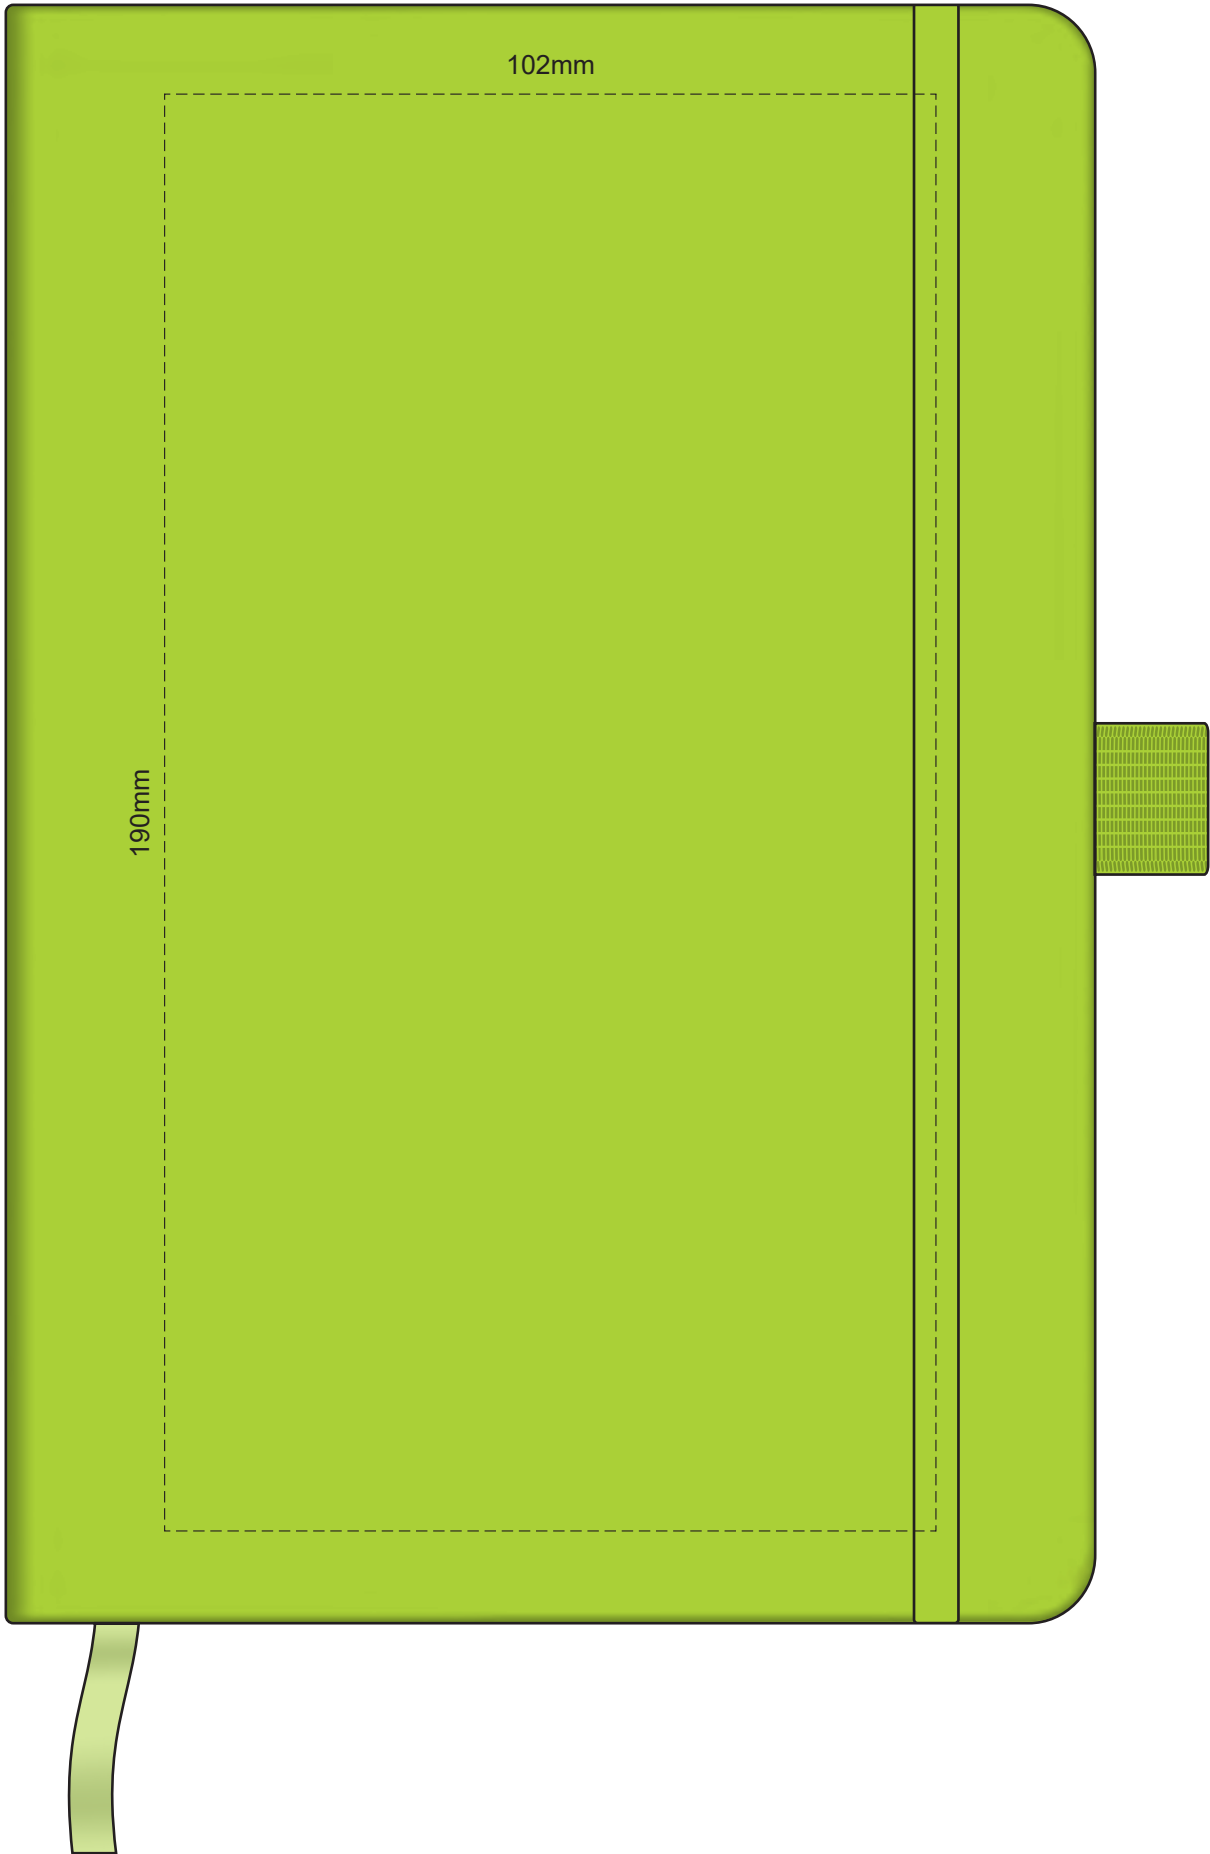

100% of Actual Size  
Pad Print

Branding area can be moved anywhere within the red line.

100% of Actual Size  
Pad Print (back)

Branding area can be moved anywhere within the red line.

100% of Actual Size

Screen Print (one colour)

100% of Actual Size  
Direct Digital

100% of Actual Size  
Debossing  
Debossing XL

Print area 115 x 90mm is moveable within the XL deboss area and can rotate to suit.

100% of Actual Size  
Debossing  
Debossing XL

70% of Actual Size  
Digital Print - Belly Band Template

Artwork will be printed directly onto the product via CMYK printing (no white), colours will not be vibrant due to white ink not being available for this process

- Green Line = Fold Lines when assembled on notebook
- Blue Line = The SIGNIFICANT PRINT AREA  
(Keep all critical images & text within this box)
- Black Line = Maximum print area
- Pink Line = Bleed off to here