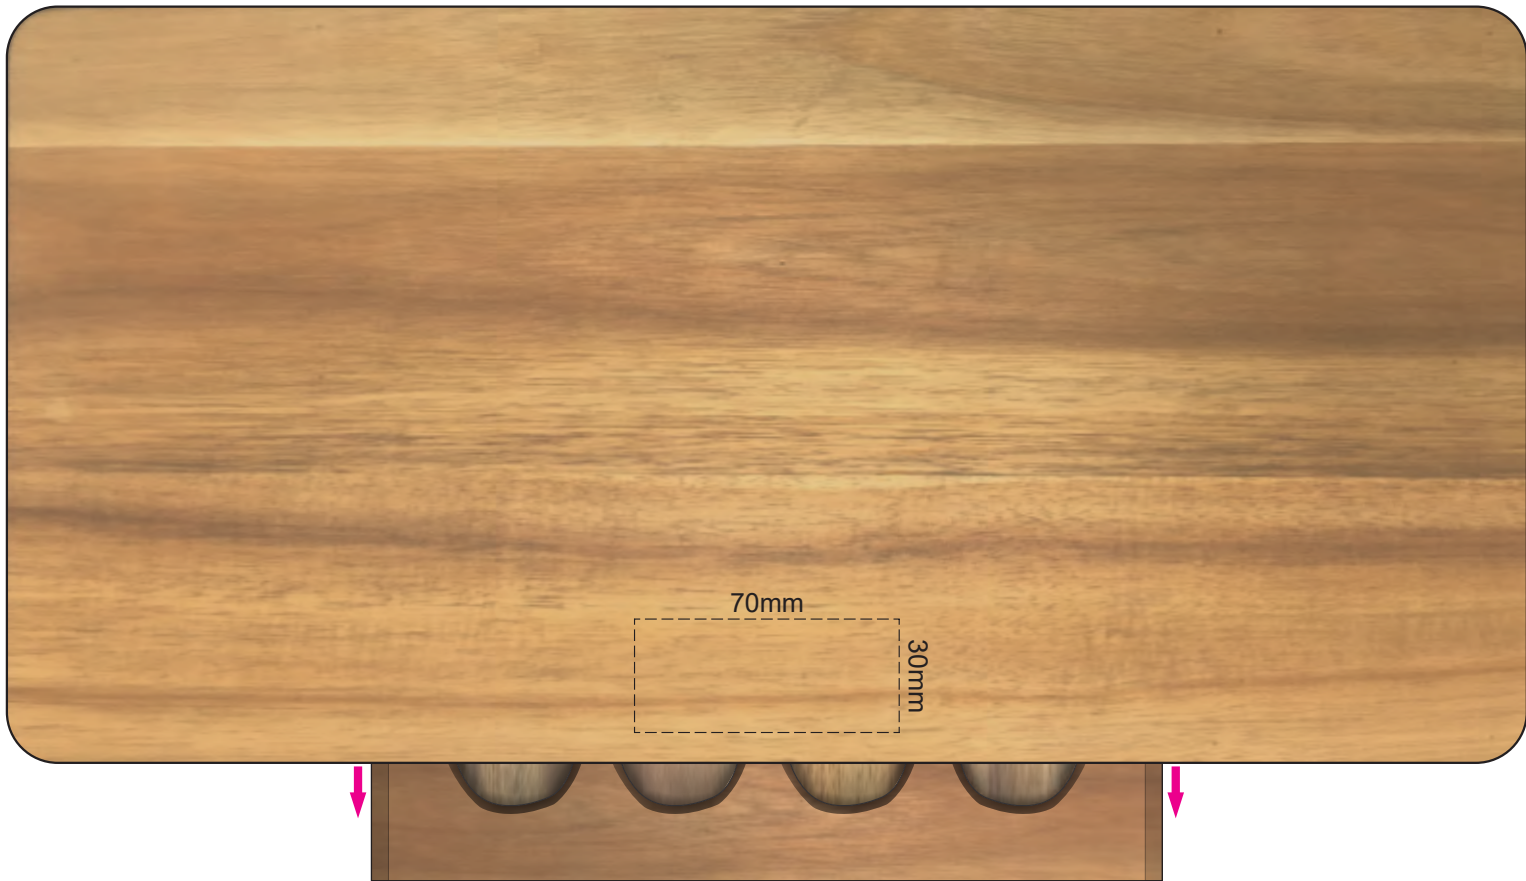

50% of Actual Size  
Pad Print (White, PMS 476C or Black Print Only)

Wood is a natural material which produces unavoidable variances in the grain pattern and colour

100% of Print size  
65mm

50% of Actual Size  
Laser Engraving

100% of Print size  
70mm

Wood is a natural material which produces  
unavoidable variances in the grain pattern, colour and branding.

Engraves to a Natural Etch