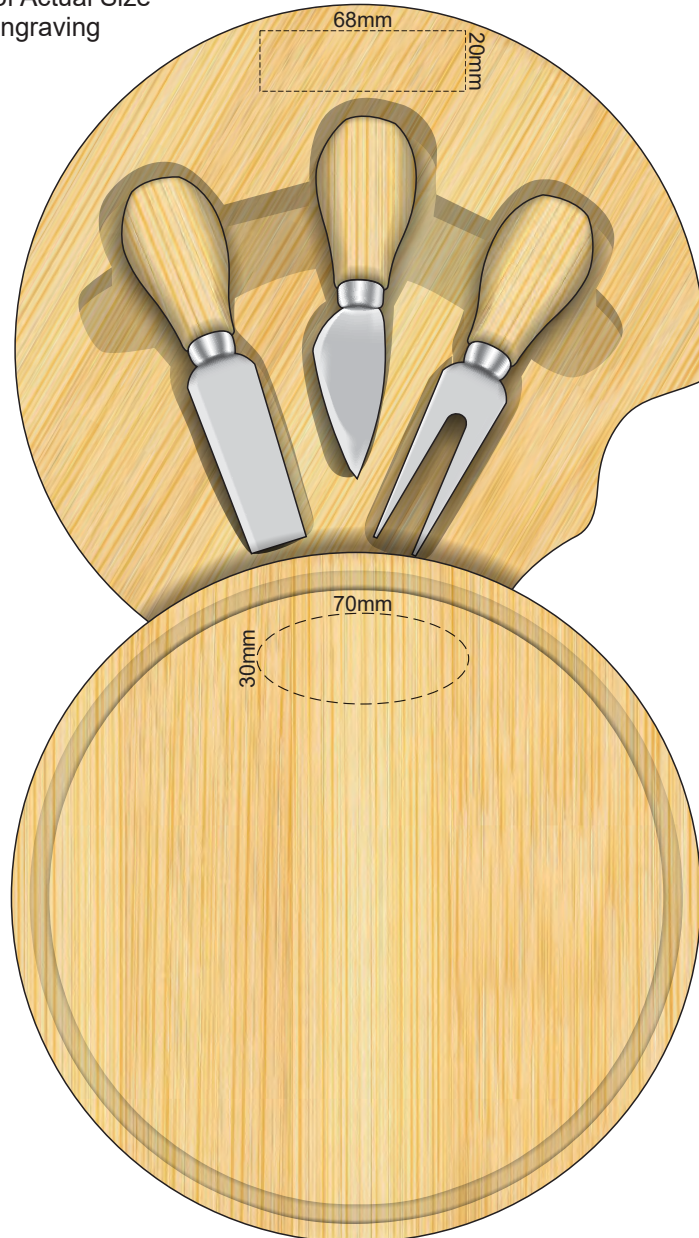

40% of Actual Size
Pad Print
(White, PMS 476C or Black Print Only)

This product is a natural material, please allow for variances in grain pattern and engraving colour.

40% of Actual Size
Engraving

This product is a natural material, please allow for variances in grain pattern and engraving colour.

Engraves to a Natural Etch

40% of Actual Size
Hot Stamping

This product is a natural material, please allow
for variances in grain pattern and colour.

Hot Stamping Natural Finish