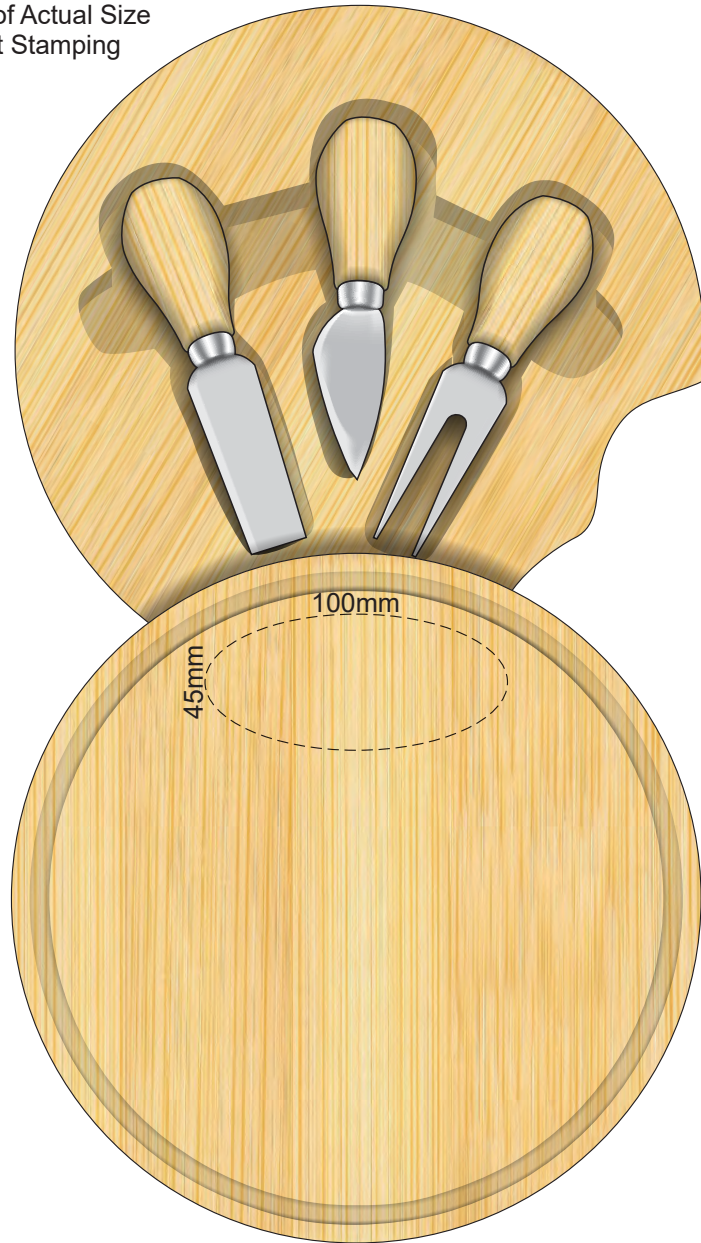

40% of Actual Size
Pad Print
(White, PMS 476C or Black Print Only)

This product is a natural material, please allow for variances in grain pattern and engraving colour.

40% of Actual Size
Engraving

This product is a natural material, please allow for variances in grain pattern and engraving colour.

Engraves to a Natural Etch

40% of Actual Size
Hot Stamping

This product is a natural material, please allow
for variances in grain pattern and colour.

Hot Stamping Natural Finish