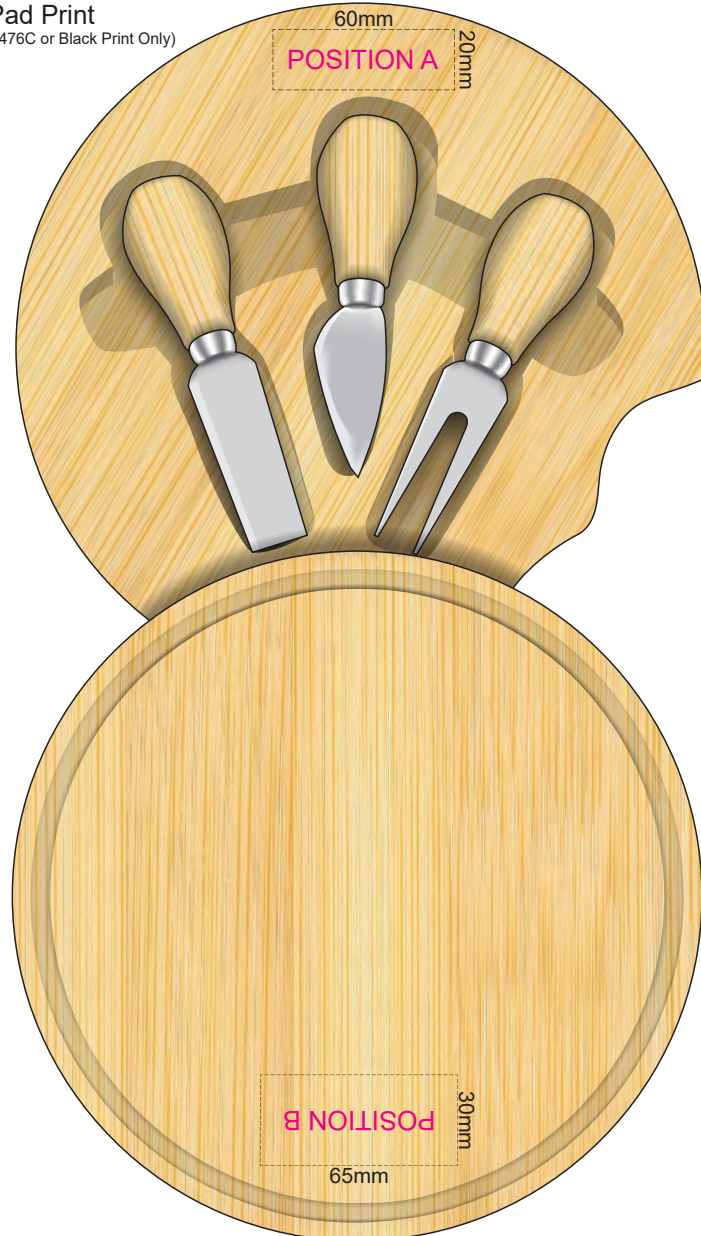

40% of Actual Size
Pad Print
(White, PMS 476C or Black Print Only)

This product is a natural material, please allow for variances in grain pattern and engraving colour.

40% of Actual Size
Engraving

This product is a natural material, please allow for variances in grain pattern and engraving colour.

Engraves to a Natural Etch

40% of Actual Size
Hot Stamping

This product is a natural material, please allow
for variances in grain pattern and colour.

Hot Stamping Natural Finish